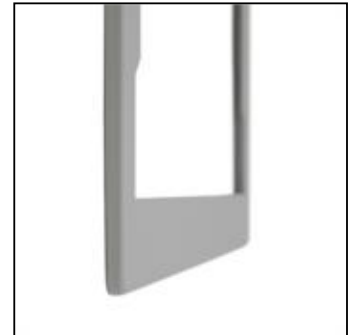

Insert Frame Steel Landscape A4 Gray

SIFA4L

- Strong, robust steel construction with elegant thin design
- Quick and easy installation due to double-sided adhesive tape
- Quick poster exchange in just a few seconds