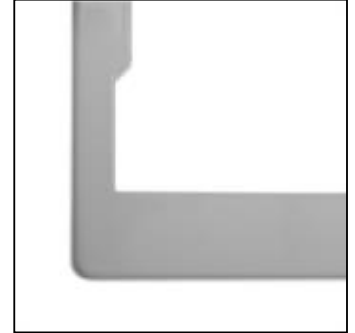

Insert Frame Steel Landscape A4 Gray

SIFA4L

- Strong, robust steel construction with elegant thin design
- Quick and easy installation due to double-sided adhesive tape
- Quick poster exchange in just a few seconds