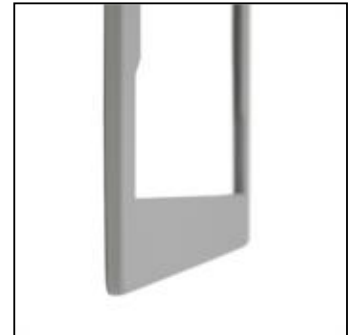

SIFA3LC9003

- Strong, robust steel construction with elegant thin design
- Quick and easy installation due to double-sided adhesive tape
- Quick poster exchange in just a few seconds

Insert Frame Steel Landscape A3 White

SIFA3LC9003

SKU	EAN	Orientation	Visible size (mm)	Format (mm)	Wattage
SIFA3LC9003	8596052138003	Horizontal	408 x 282 mm	A3 (297 x 420 mm)	

Illumination	Lighting colour	Luminosity cd	Light Intensity (lx)	Net weight (kg)	Total weight (kg)
No					0,62

SIFA4

- Strong, robust steel construction with elegant thin design
- Quick and easy installation due to double-sided adhesive tape
- Quick poster exchange in just a few seconds

Insert Frame Steel Portrait A4 Gray