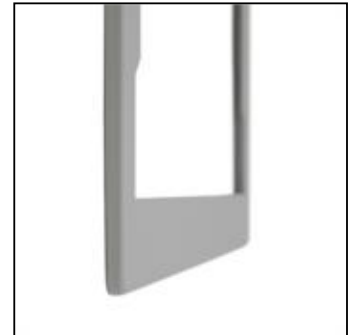

Insert Frame Steel Landscape A3 Gray

SIFA3L

- Strong, robust steel construction with elegant thin design
- Quick and easy installation due to double-sided adhesive tape
- Quick poster exchange in just a few seconds