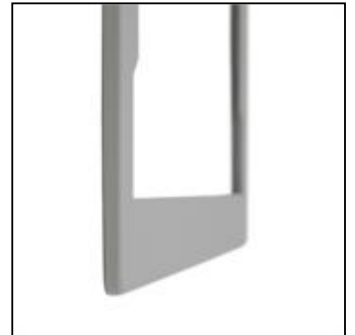

Insert Frame Steel Portrait A3 Grey

SIFA3

- Strong, robust steel construction with elegant thin design
- Quick and easy installation due to double-sided adhesive tape
- Quick poster exchange in just a few seconds

Insert Frame Steel Portrait A3 Grey

SIFA3

SKU	EAN	Orientation	Visible size (mm)	Format (mm)	Wattage
SIFA3	8596052137976	Vertical	405 x 285 mm	A3 (297 x 420 mm)	

Illumination	Lighting colour	Luminosity cd	Light Intensity (lx)	Net weight (kg)	Total weight (kg)
No					0,61

SIFA3C9003

- Strong, robust steel construction with elegant thin design
- Quick and easy installation due to double-sided adhesive tape
- Quick poster exchange in just a few seconds

Insert Frame Steel Portrait A3 White